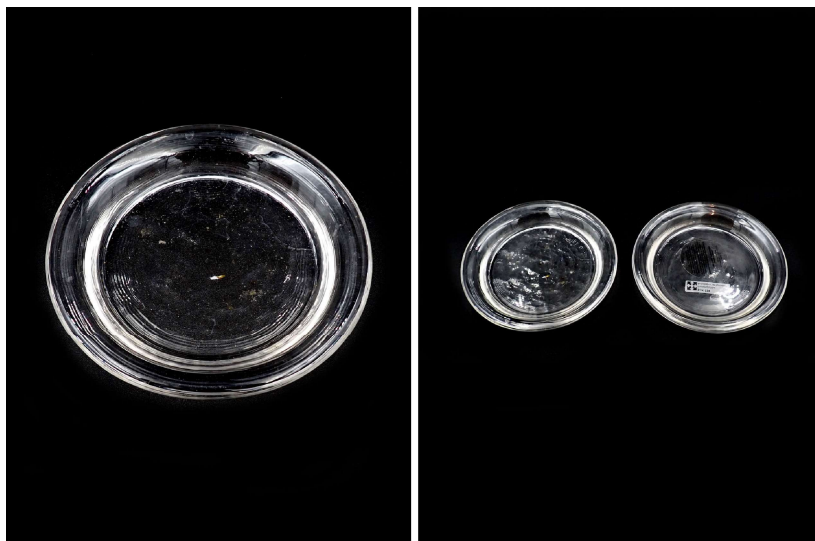

SOX-382

Candle Stand

12" minimum height; 19" maximum height

Large brass coloured extendable candle stand.

Decent condition; requires cleaning

SOX-437

Candle Stand

32.75" tall

Wooden candle stand with octagonal base.

Very good condition

SOX-515

Candle Holder

4 cm x 16 cm diameter

Set of two brass candle holders.

Excellent used condition. Requires cleaning.

SOX-518

Candle Holder

2.5 cm x 15 cm diameter.

Set of two glass candle trays for use with pillar candles.

Excellent condition.

SOX-519

Candle Follower

5.5 cm x 6 cm diameter

Brass candle follower.